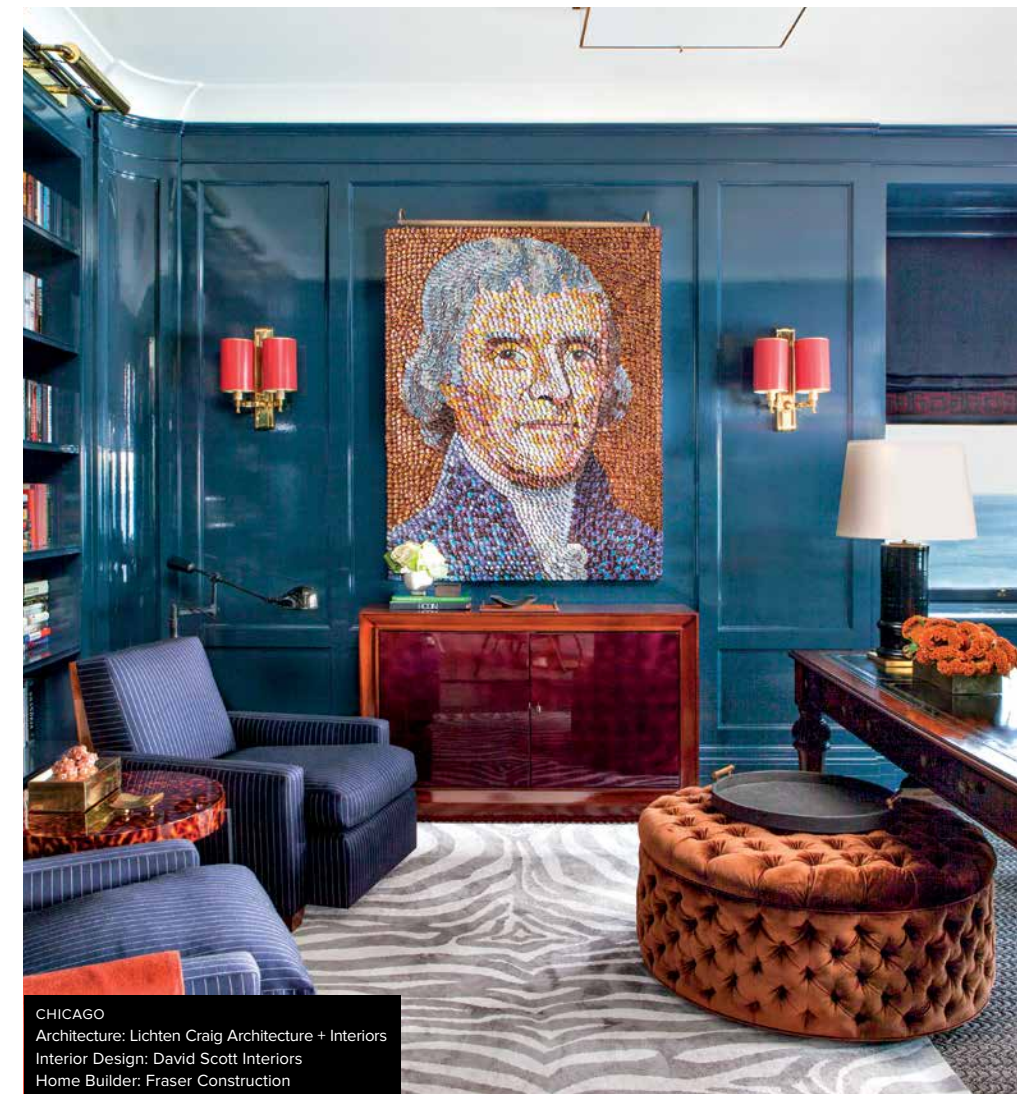

SAN FRANCISCO
Architecture: Charlie Barnett Associates
Interior Design: The Wiseman Group Interior Design
Home Builder: Wilkinson Construction
Landscape Architecture: Scott Lewis Landscape Architecture

NEW YORK
Architecture: Cooper, Robertson & Partners
Interior Design: De La Torre Design Studio
Home Builder: Scordio Construction

CHICAGO
Architecture: Lichten Craig Architecture + Interiors
Interior Design: David Scott Interiors
Home Builder: Fraser Construction

Architecture should raise your soul to a higher spiritual level.

—DOUGLAS TEIGER
LOS ANGELES